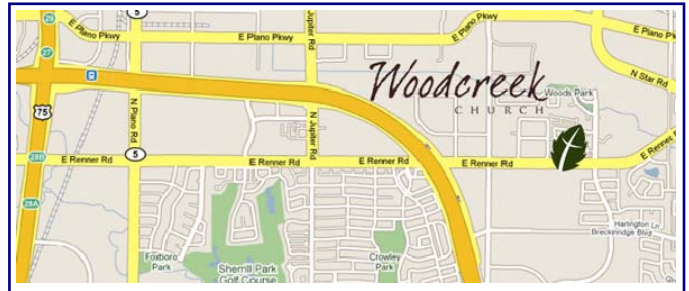

KING CROSS WEEKEND

NOVEMBER 12TH, 10:00AM

P/B: KING RACING GROUP, RICHARDSON BIKE MART & TERRA FIRMA RACING

GREAT COURSE BUILT BY UCI CX RACER JONNY SUNDT!
~1.25 MILE LOOP WITH OFF CAMBER GRASS, NICE MIX OF TERRAIN & BARRIERS...

Directions:

Woodcreek Church (3400 E Renner Rd, 75082) , From 75 and 635, take 75 north to Renner Rd. East on Renner Rd just past the Shiloh Rd.

Notes:

Mountain Bikes (without Bar-ends) & Cross Bikes allowed. • Field minimums for full payout is 20. Promoter reserves the right to combine, cancel or reduce the prize list of races that do not meet field minimums.